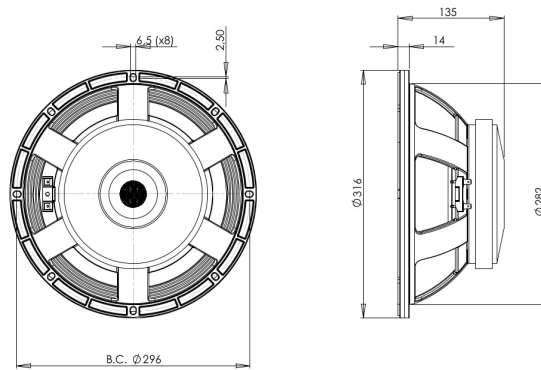

12MH888

8Ω**LF Drivers** - 12.0 Inches

- 700 W continuous program power capacity
- 76 mm (3 in) aluminum voice coil
- 55 - 5000 Hz response
- 100 dB sensitivity
- Aluminum demodulating ring allows a very low distortion figure

Limited Distribution Product
US only - Contact [Thunderball Marketing](#) for more information.

12MH888

LF Drivers- 12.0 Inches

SPECIFICATIONS

Nominal Diameter	320 mm (12.0 in)
Nominal Impedance	8 Ω
Minimum Impedance	6.3 Ω
Nominal Power Handling ¹	350 W
Continuous power handling ²	700 W
Sensitivity (1W/1m) ³	100.0 dB
Frequency Range	55 - 5000 Hz
Voice Coil Diameter	76 mm (3.0 in)
Winding Material	Aluminum
Former Material	Glass Fibre
Winding Depth	16.0 mm (0.63 in)
Magnetic Gap Depth	8.0 mm (0.31 in)
Flux Density	1.45 T

DESIGN

Surround Shape	Accordion
Cone Shape	Radial
Magnet Material	Ferrite
Spider	Single
Pole Design	T-Pole
Woofer Cone Treatment	None

PARAMETERS⁴

Resonance Frequency	53 Hz
Re	5.0 Ω
Qes	0.22
Qms	5.6
Qts	0.21
Vas	76.0 dm ³ (2.68 ft ³)
Sd	522.0 cm ² (80.91 in ²)
η _o	4.82 %
Xmax	± 6.0 mm
Xvar	± 7.0 mm
Mms	46.0 g
Bl	18.6 Txm
Le	0.57 mH
EBP	240 Hz

MOUNTING AND SHIPPING INFO

Overall Diameter	316 mm (12.44 in)
Bolt Circle Diameter	296 mm (11.6 in)
Baffle Cutout Diameter	282.0 mm (11.1 in)
Depth	135 mm (5.31 in)
Flange and Gasket Thickness	14 mm (0.55 in)
Air Volume Occupied by Driver	3.3 dm ³ (0.12 ft ³)
Net Weight	7.4 kg (16.31 lb)
Shipping Units	1
Shipping Weight	8.3 kg (18.3 lb)
Shipping Box	360x360x200 mm (14.17x14.17x7.87 in)