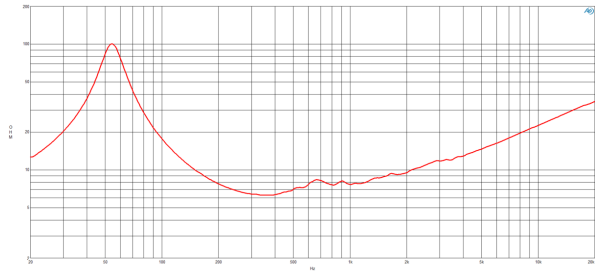

12MH888

8Ω**LF Drivers** - 12.0 Inches

- 700 W continuous program power capacity
- 76 mm (3 in) aluminum voice coil
- 55 - 5000 Hz response
- 100 dB sensitivity
- Aluminum demodulating ring allows a very low distortion figure

Limited Distribution Product
US only - Contact [Thunderball Marketing](#) for more information.

12MH888

LF Drivers- 12.0 Inches

SPECIFICATIONS

Nominal Diameter	320 mm (12.0 in)
Nominal Impedance	8 Ω
Minimum Impedance	6.3 Ω
Nominal Power Handling ¹	350 W
Continuous power handling ²	700 W
Sensitivity (1W/1m) ³	100.0 dB
Frequency Range	55 - 5000 Hz
Voice Coil Diameter	76 mm (3.0 in)
Winding Material	Aluminum
Former Material	Glass Fibre
Winding Depth	16.0 mm (0.63 in)
Magnetic Gap Depth	8.0 mm (0.31 in)
Flux Density	1.45 T

DESIGN

Surround Shape	Accordion
Cone Shape	Radial
Magnet Material	Ferrite
Spider	Single
Pole Design	T-Pole
Woofer Cone Treatment	None

PARAMETERS⁴

Resonance Frequency	53 Hz
Re	5.0 Ω
Qes	0.22
Qms	5.6
Qts	0.21
Vas	76.0 dm ³ (2.68 ft ³)
Sd	522.0 cm ² (80.91 in ²)
η _o	4.82 %
Xmax	± 6.0 mm
Xvar	± 7.0 mm
Mms	46.0 g
Bl	18.6 Txm
Le	0.57 mH
EBP	240 Hz

SERVICE KIT

Recone kit	RCK12MH8888
------------	-------------

1. 2 hours test made with continuous pink noise signal within the range Fs-10Fs. Power calculated on rated minimum impedance. Loudspeaker in free air.
2. Power on Continuous Program is defined as 3 dB greater than the Nominal rating.
3. Applied RMS Voltage is set to 2.83 V for 8 ohms Nominal Impedance.
4. Thiele-Small parameters are measured after a high level 20 Hz sine wave preconditioning test.