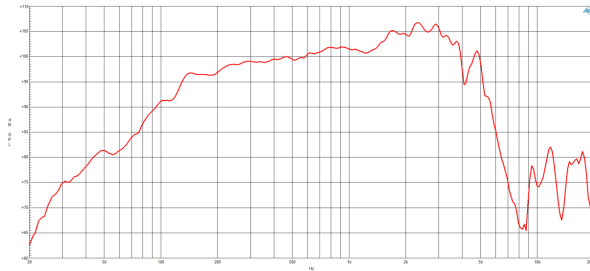

12MH888

8Ω**LF Drivers** - 12.0 Inches

- 700 W continuous program power capacity
- 76 mm (3 in) aluminum voice coil
- 55 - 5000 Hz response
- 100 dB sensitivity
- Aluminum demodulating ring allows a very low distortion figure

Limited Distribution Product
US only - Contact [Thunderball Marketing](#) for more information.

12MH888

LF Drivers- 12.0 Inches

SPECIFICATIONS

Nominal Diameter	320 mm (12.0 in)
Nominal Impedance	8 Ω
Minimum Impedance	6.3 Ω
Nominal Power Handling ¹	350 W
Continuous power handling ²	700 W
Sensitivity (1W/1m) ³	100.0 dB
Frequency Range	55 - 5000 Hz
Voice Coil Diameter	76 mm (3.0 in)
Winding Material	Aluminum
Former Material	Glass Fibre
Winding Depth	16.0 mm (0.63 in)
Magnetic Gap Depth	8.0 mm (0.31 in)
Flux Density	1.45 T

DESIGN

Surround Shape	Accordion
Cone Shape	Radial
Magnet Material	Ferrite
Spider	Single
Pole Design	T-Pole
Woofer Cone Treatment	None

PARAMETERS⁴

Resonance Frequency	53 Hz
Re	5.0 Ω
Qes	0.22
Qms	5.6
Qts	0.21
Vas	76.0 dm ³ (2.68 ft ³)
Sd	522.0 cm ² (80.91 in ²)
η _o	4.82 %
Xmax	± 6.0 mm
Xvar	± 7.0 mm
Mms	46.0 g
Bl	18.6 Txm
Le	0.57 mH
EBP	240 Hz

SERVICE KIT

Recone kit	RCK12MH8888
------------	-------------

1. 2 hours test made with continuous pink noise signal within the range Fs-10Fs. Power calculated on rated minimum impedance. Loudspeaker in free air.
2. Power on Continuous Program is defined as 3 dB greater than the Nominal rating.
3. Applied RMS Voltage is set to 2.83 V for 8 ohms Nominal Impedance.
4. Thiele-Small parameters are measured after a high level 20 Hz sine wave preconditioning test.