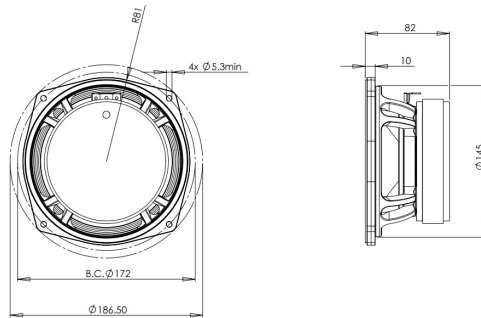

# 6MD38

**8Ω****LF Drivers** - 6.5 Inches

- 240 W continuous program power capacity
- 38 mm (1.5 in) aluminium voice coil
- 130 - 6000 Hz response
- 96 dB sensitivity

## SPECIFICATIONS

Nominal Diameter	170 mm (6.5 in)
Nominal Impedance	8 $\Omega$
Minimum Impedance	6.5 $\Omega$
Nominal Power Handling <sup>1</sup>	120 W
Continuous power handling <sup>2</sup>	240 W
Sensitivity (1W/1m) <sup>3</sup>	96.0 dB
Frequency Range	130 - 6000 Hz
Voice Coil Diameter	38 mm (1.5 in)
Winding Material	Aluminium
Former Material	Glass Fibre
Winding Depth	9.0 mm (0.35 in)
Magnetic Gap Depth	6.0 mm (0.25 in)
Flux Density	1.4 T

## PARAMETERS<sup>4</sup>

Resonance Frequency	130 Hz
Re	5.7 $\Omega$
Qes	0.49
Qms	3.7
Qts	0.44
Vas	3.0 dm <sup>3</sup> (0.1 ft <sup>3</sup> )
Sd	132.0 cm <sup>2</sup> (20.5 in <sup>2</sup> )
$\eta_0$	1.4 %
Xmax	$\pm$ 2.0 mm
Xvar	$\pm$ 4.5 mm
Mms	12.0 g
Bl	10.5 Txm
Le	0.25 mH
EBP	265 Hz

## MOUNTING AND SHIPPING INFO

Overall Diameter	187 mm (7.4 in)
Bolt Circle Diameter	172 mm (6.7 in)
Baffle Cutout Diameter	145.0 mm (5.7 in)
Depth	82 mm (3.2 in)
Flange and Gasket Thickness	9 mm (0.35 in)
Air Volume Occupied by Driver	0.8 dm <sup>3</sup> (0.03 ft <sup>3</sup> )
Net Weight	2.3 kg (5.07 lb)
Shipping Units	1
Shipping Weight	2.5 kg (5.51 lb)
Shipping Box	210x210x125 mm (8.27x8.27x4.92 in)