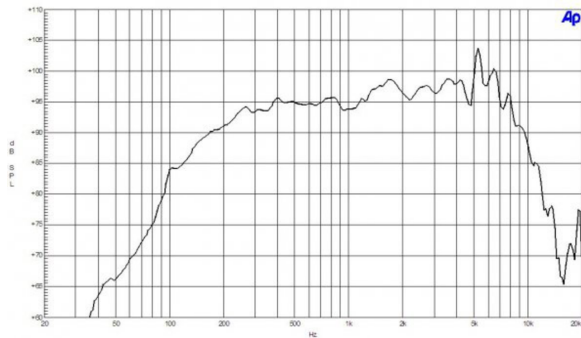

# 6MD38

**8Ω****LF Drivers** - 6.5 Inches

- 240 W continuous program power capacity
- 38 mm (1.5 in) aluminium voice coil
- 130 - 6000 Hz response
- 96 dB sensitivity

## SPECIFICATIONS

Nominal Diameter	170 mm (6.5 in)
Nominal Impedance	8 $\Omega$
Minimum Impedance	6.5 $\Omega$
Nominal Power Handling <sup>1</sup>	120 W
Continuous power handling <sup>2</sup>	240 W
Sensitivity (1W/1m) <sup>3</sup>	96.0 dB
Frequency Range	130 - 6000 Hz
Voice Coil Diameter	38 mm (1.5 in)
Winding Material	Aluminium
Former Material	Glass Fibre
Winding Depth	9.0 mm (0.35 in)
Magnetic Gap Depth	6.0 mm (0.25 in)
Flux Density	1.4 T

## PARAMETERS<sup>4</sup>

Resonance Frequency	130 Hz
Re	5.7 $\Omega$
Qes	0.49
Qms	3.7
Qts	0.44
Vas	3.0 dm <sup>3</sup> (0.1 ft <sup>3</sup> )
Sd	132.0 cm <sup>2</sup> (20.5 in <sup>2</sup> )
$\eta_0$	1.4 %
Xmax	$\pm$ 2.0 mm
Xvar	$\pm$ 4.5 mm
Mms	12.0 g
Bl	10.5 Txm
Le	0.25 mH
EBP	265 Hz