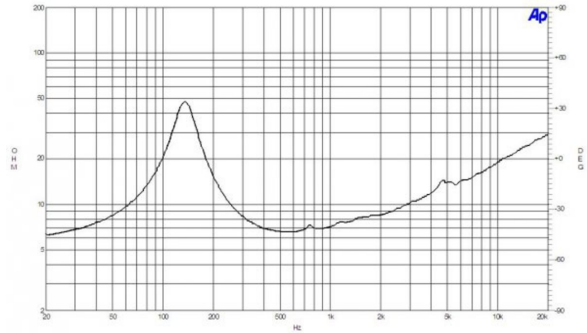

## SPECIFICATIONS

Nominal Diameter	170 mm (6.5 in)
Nominal Impedance	8 $\Omega$
Minimum Impedance	6.5 $\Omega$
Nominal Power Handling <sup>1</sup>	120 W
Continuous power handling <sup>2</sup>	240 W
Sensitivity (1W/1m) <sup>3</sup>	96.0 dB
Frequency Range	130 - 6000 Hz
Voice Coil Diameter	38 mm (1.5 in)
Winding Material	Aluminium
Former Material	Glass Fibre
Winding Depth	9.0 mm (0.35 in)
Magnetic Gap Depth	6.0 mm (0.25 in)
Flux Density	1.4 T

## PARAMETERS<sup>4</sup>

Resonance Frequency	130 Hz
Re	5.7 $\Omega$
Qes	0.49
Qms	3.7
Qts	0.44
Vas	3.0 dm <sup>3</sup> (0.1 ft <sup>3</sup> )
Sd	132.0 cm <sup>2</sup> (20.5 in <sup>2</sup> )
$\eta_0$	1.4 %
Xmax	$\pm$ 2.0 mm
Xvar	$\pm$ 4.5 mm
Mms	12.0 g
Bl	10.5 Txm
Le	0.25 mH
EBP	265 Hz