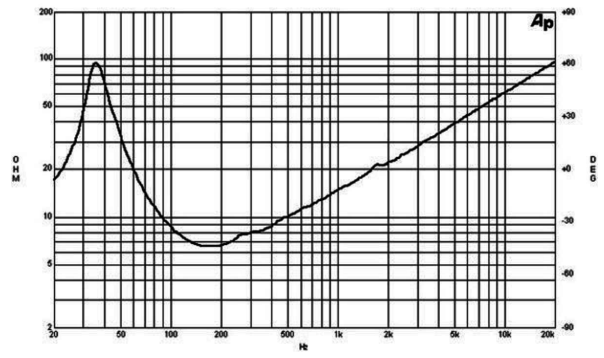

18PS76

8Ω**LF Drivers - 18.0 Inches**

- 1200 W continuous program power capacity
- 76 mm (3 in) copper voice coil
- 40 - 2000 Hz response
- 99 dB sensitivity
- Double silicone spider with optimized compliance

18PS76

LF Drivers- 18.0 Inches

SPECIFICATIONS

Nominal Diameter	460 mm (18.0 in)
Nominal Impedance	8 Ω
Minimum Impedance	6.5 Ω
Nominal Power Handling ¹	600 W
Continuous power handling ²	1200 W
Sensitivity (1W/1m) ³	99.0 dB
Frequency Range	40 - 2000 Hz
Voice Coil Diameter	76 mm (3.0 in)
Winding Material	Copper
Former Material	Glass Fibre
Winding Depth	24.0 mm (0.92 in)
Magnetic Gap Depth	11.0 mm (0.4 in)
Flux Density	1.25 T

PARAMETERS⁴

Resonance Frequency	39 Hz
Re	5.0 Ω
Qes	0.29
Qms	6.1
Qts	0.27
Vas	207.0 dm ³ (7.2 ft ³)
Sd	1210.0 cm ² (187.6 in ²)
η_0	4.0 %
Xmax	\pm 7.0 mm
Xvar	\pm 8.0 mm
Mms	149.0 g
Bl	25.8 Txm
Le	1.9 mH
EBP	134 Hz