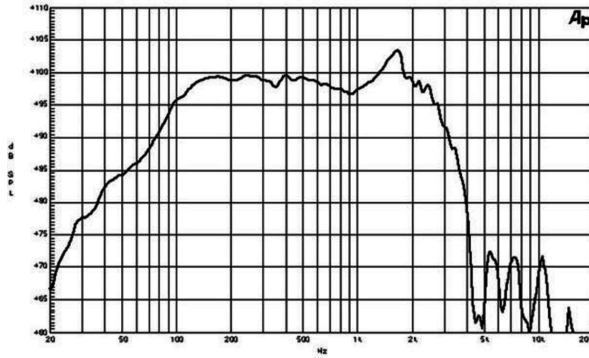

18PS76

8Ω**LF Drivers - 18.0 Inches**

- 1200 W continuous program power capacity
- 76 mm (3 in) copper voice coil
- 40 - 2000 Hz response
- 99 dB sensitivity
- Double silicone spider with optimized compliance

18PS76

LF Drivers- 18.0 Inches

SPECIFICATIONS

Nominal Diameter	460 mm (18.0 in)
Nominal Impedance	8 Ω
Minimum Impedance	6.5 Ω
Nominal Power Handling ¹	600 W
Continuous power handling ²	1200 W
Sensitivity (1W/1m) ³	99.0 dB
Frequency Range	40 - 2000 Hz
Voice Coil Diameter	76 mm (3.0 in)
Winding Material	Copper
Former Material	Glass Fibre
Winding Depth	24.0 mm (0.92 in)
Magnetic Gap Depth	11.0 mm (0.4 in)
Flux Density	1.25 T

PARAMETERS⁴

Resonance Frequency	39 Hz
Re	5.0 Ω
Qes	0.29
Qms	6.1
Qts	0.27
Vas	207.0 dm ³ (7.2 ft ³)
Sd	1210.0 cm ² (187.6 in ²)
η_0	4.0 %
Xmax	\pm 7.0 mm
Xvar	\pm 8.0 mm
Mms	149.0 g
Bl	25.8 Txm
Le	1.9 mH
EBP	134 Hz