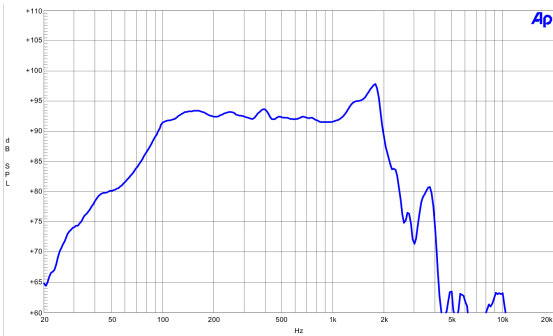

- 2000 W continuous program power capacity
- 100 mm (4 in) copper voice coil
- 35 - 1500 Hz response
- 93 dB sensitivity
- Aluminium demodulating ring allows a very low distortion figure
- Double silicone spider with optimized compliance
- Ventilated voice coil gap for reduced power compression

## SPECIFICATIONS

Nominal Diameter	380 mm (15 in)
Nominal Impedance	4 Ω
Minimum Impedance	4.5 Ω
Nominal Power Handling	1000 W 2 hours test made with continuous pink noise signal within the range Fs-10Fs. Power calculated on rated minimum impedance. Loudspeaker in free air.
Continuous Power Handling	2000 W Power on Continuous Program is defined as 3 dB greater than the Nominal rating.
Sensitivity	93 dB Applied RMS Voltage is set to 2V for 4 ohms Nominal Impedance.
Frequency Range	35 Hz - 1500 Hz
Voice Coil Diameter	100 mm (4 in)
Winding Material	Copper
Former Material	Glass Fibre
Winding Depth	25 mm (1 in)
Magnetic Gap Depth	12 mm (0.5 in)
Flux Density	1.1 T
Woofer Cone Treatment	TWP Waterproof Both Sides

## PARAMETERS

Thiele-Small parameters are measured after a high level 20 Hz sine wave preconditioning test.

Fs	34 Hz
Re	3.7 Ω
Qes	0.28
Qms	5.73
Qts	0.27
Vas	129.6 dm <sup>3</sup> (4.58 ft <sup>3</sup> )
Sd	855 cm <sup>2</sup> (132.5 in <sup>2</sup> )
η0	1.74 %
Xmax	9 mm
Xvar	11 mm
Mms	173 g
Bl	22.13 Tm
Le	1.49 mH
EBP	121 Hz