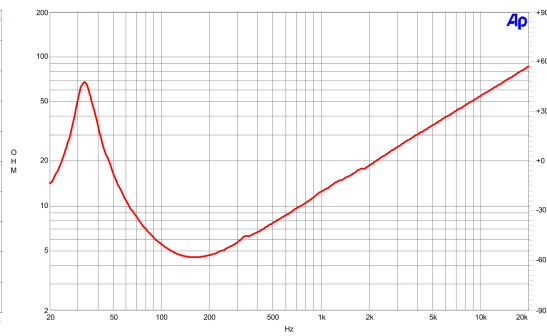

- 2000 W continuous program power capacity
- 100 mm (4 in) copper voice coil
- 35 - 1500 Hz response
- 93 dB sensitivity
- Aluminium demodulating ring allows a very low distortion figure
- Double silicone spider with optimized compliance
- Ventilated voice coil gap for reduced power compression

## SPECIFICATIONS

Nominal Diameter	380 mm (15 in)
Nominal Impedance	4 Ω
Minimum Impedance	4.5 Ω
Nominal Power Handling	1000 W 2 hours test made with continuous pink noise signal within the range Fs-10Fs. Power calculated on rated minimum impedance. Loudspeaker in free air.
Continuous Power Handling	2000 W Power on Continuous Program is defined as 3 dB greater than the Nominal rating.
Sensitivity	93 dB Applied RMS Voltage is set to 2V for 4 ohms Nominal Impedance.
Frequency Range	35 Hz - 1500 Hz
Voice Coil Diameter	100 mm (4 in)
Winding Material	Copper
Former Material	Glass Fibre
Winding Depth	25 mm (1 in)
Magnetic Gap Depth	12 mm (0.5 in)
Flux Density	1.1 T
Woofer Cone Treatment	TWP Waterproof Both Sides

## PARAMETERS

Thiele-Small parameters are measured after a high level 20 Hz sine wave preconditioning test.

Fs	34 Hz
Re	3.7 Ω
Qes	0.28
Qms	5.73
Qts	0.27
Vas	129.6 dm <sup>3</sup> (4.58 ft <sup>3</sup> )
Sd	855 cm <sup>2</sup> (132.5 in <sup>2</sup> )
η0	1.74 %
Xmax	9 mm
Xvar	11 mm
Mms	173 g
Bl	22.13 Tm
Le	1.49 mH
EBP	121 Hz