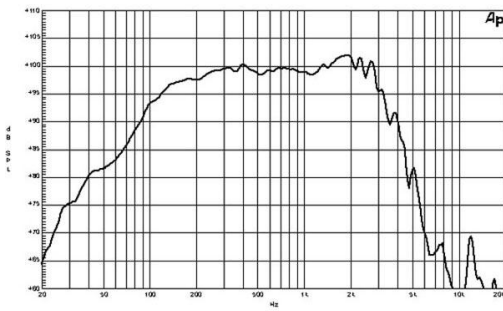

- 1200 W continuous program power capacity
- 76 mm (3 in) copper voice coil
- 40 - 2000 Hz response
- 100.5 dB sensitivity
- Aluminium demodulating ring allows a very low distortion figure
- Neodymium ring magnet assembly
- Double silicone spider and ventilated voice coil gap

### SPECIFICATIONS

Nominal Diameter	380 mm (15 in)
Nominal Impedance	8 Ω
Minimum Impedance	6.9 Ω
Nominal Power Handling	600 W 2 hours test made with continuous pink noise signal within the range Fs-10Fs. Power calculated on rated minimum impedance. Loudspeaker in free air.
Continuous Power Handling	1200 W Power on Continuous Program is defined as 3 dB greater than the Nominal rating.
Sensitivity	100.5 dB Applied RMS Voltage is set to 2.83 V for 8 ohms Nominal Impedance.
Frequency Range	40 Hz - 2000 Hz
Voice Coil Diameter	76 mm (3 in)
Winding Material	Copper
Former Material	Glass Fibre
Winding Depth	19 mm (0.75 in)
Magnetic Gap Depth	11 mm (0.43 in)
Flux Density	1.3 T
Woofer Cone Treatment	TWP Waterproof Both Sides

### PARAMETERS

Thiele-Small parameters are measured after a high level 20 Hz sine wave preconditioning test.

Fs	42 Hz
Re	5.3 Ω
Qes	0.23
Qms	4.3
Qts	0.22
Vas	130 dm <sup>3</sup> (4.5 ft <sup>3</sup> )
Sd	855 cm <sup>2</sup> (132.5 in <sup>2</sup> )
η0	4.4 %
Xmax	8 mm
Xvar	10 mm
Mms	104 g
Bl	25.5 Tm
Le	1.25 mH
EBP	183 Hz