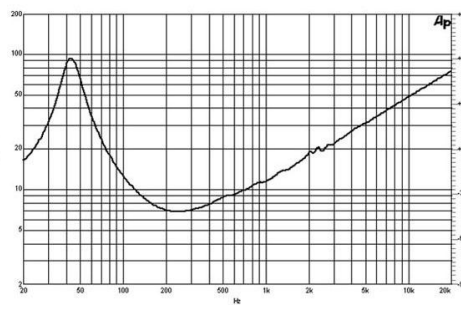

- 1200 W continuous program power capacity
- 76 mm (3 in) copper voice coil
- 40 - 2000 Hz response
- 100.5 dB sensitivity
- Aluminium demodulating ring allows a very low distortion figure
- Neodymium ring magnet assembly
- Double silicone spider and ventilated voice coil gap

### SPECIFICATIONS

Nominal Diameter	380 mm (15 in)
Nominal Impedance	8 Ω
Minimum Impedance	6.9 Ω
Nominal Power Handling	600 W 2 hours test made with continuous pink noise signal within the range Fs-10Fs. Power calculated on rated minimum impedance. Loudspeaker in free air.
Continuous Power Handling	1200 W Power on Continuous Program is defined as 3 dB greater than the Nominal rating.
Sensitivity	100.5 dB Applied RMS Voltage is set to 2.83 V for 8 ohms Nominal Impedance.
Frequency Range	40 Hz - 2000 Hz
Voice Coil Diameter	76 mm (3 in)
Winding Material	Copper
Former Material	Glass Fibre
Winding Depth	19 mm (0.75 in)
Magnetic Gap Depth	11 mm (0.43 in)
Flux Density	1.3 T
Woofer Cone Treatment	TWP Waterproof Both Sides

### PARAMETERS

Thiele-Small parameters are measured after a high level 20 Hz sine wave preconditioning test.

Fs	42 Hz
Re	5.3 Ω
Qes	0.23
Qms	4.3
Qts	0.22
Vas	130 dm <sup>3</sup> (4.5 ft <sup>3</sup> )
Sd	855 cm <sup>2</sup> (132.5 in <sup>2</sup> )
η0	4.4 %
Xmax	8 mm
Xvar	10 mm
Mms	104 g
Bl	25.5 Tm
Le	1.25 mH
EBP	183 Hz