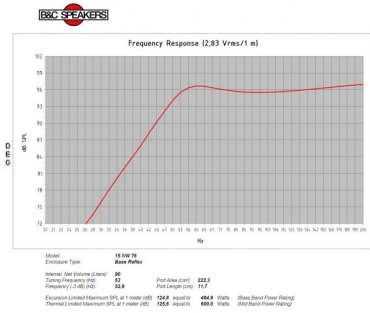

- 1200 W continuous program power capacity
- 76 mm (3 in) copper voice coil
- 40 - 2000 Hz response
- 100.5 dB sensitivity
- Aluminium demodulating ring allows a very low distortion figure
- Neodymium ring magnet assembly
- Double silicone spider and ventilated voice coil gap

### SPECIFICATIONS

Nominal Diameter	380 mm (15 in)
Nominal Impedance	8 Ω
Minimum Impedance	6.9 Ω
Nominal Power Handling	600 W 2 hours test made with continuous pink noise signal within the range Fs-10Fs. Power calculated on rated minimum impedance. Loudspeaker in free air.
Continuous Power Handling	1200 W Power on Continuous Program is defined as 3 dB greater than the Nominal rating.
Sensitivity	100.5 dB Applied RMS Voltage is set to 2.83 V for 8 ohms Nominal Impedance.
Frequency Range	40 Hz - 2000 Hz
Voice Coil Diameter	76 mm (3 in)
Winding Material	Copper
Former Material	Glass Fibre
Winding Depth	19 mm (0.75 in)
Magnetic Gap Depth	11 mm (0.43 in)
Flux Density	1.3 T
Woofer Cone Treatment	TWP Waterproof Both Sides

### PARAMETERS

Thiele-Small parameters are measured after a high level 20 Hz sine wave preconditioning test.

Fs	42 Hz
Re	5.3 Ω
Qes	0.23
Qms	4.3
Qts	0.22
Vas	130 dm <sup>3</sup> (4.5 ft <sup>3</sup> )
Sd	855 cm <sup>2</sup> (132.5 in <sup>2</sup> )
η0	4.4 %
Xmax	8 mm
Xvar	10 mm
Mms	104 g
Bl	25.5 Tm
Le	1.25 mH
EBP	183 Hz