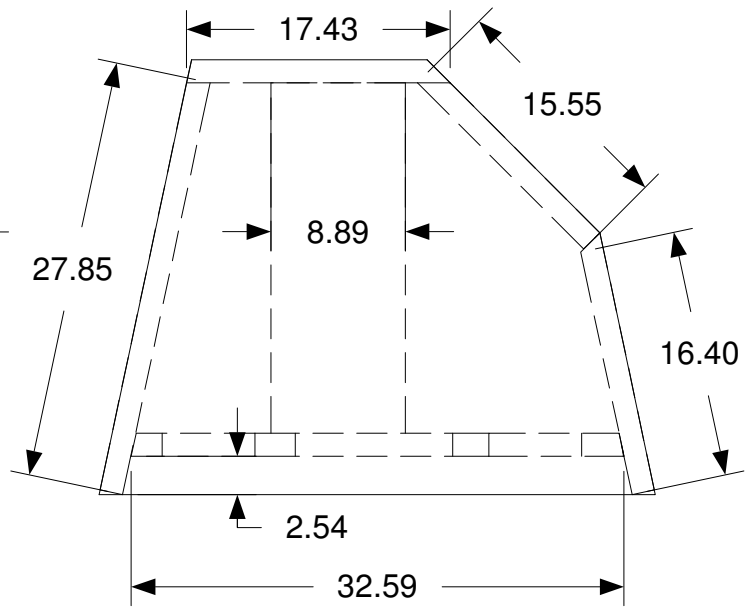

F121AN

Full Range Enclosure

B&C Component Options

12" Neodymium Woofer – 12NDL76 8 ohm

1" High Frequency Driver – DE400 8 ohm

90°x60° 1" Exit Horn – ME20

www.bcspeakers.com

F121A & F121AN

Material 15mm Birch Plywood

8192 Samples in 34.1 s, Frequency Res = 2.9 Hz, Time Res = 349.15 ms (394.54 feet)

- f121c-Z

8192 Samples, Frequency Res = 18.3 Hz