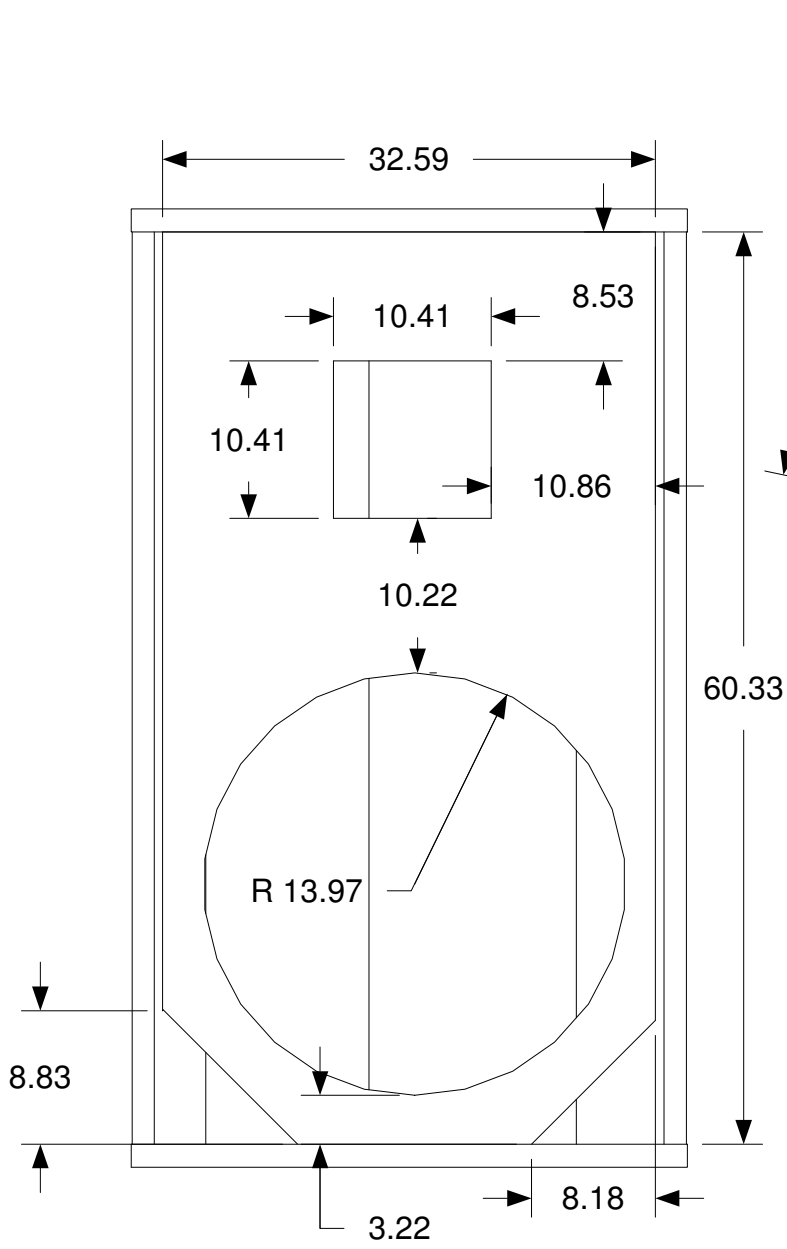

F121AN

Full Range Enclosure

B&C Component Options

12" Neodymium Woofer – 12NDL76 8 ohm

1" High Frequency Driver – DE400 8 ohm

90°x60° 1" Exit Horn – ME20

www.bcspeakers.com

F121A & F121AN

Material 15mm Birch Plywood

8192 Samples in 34.1 s, Frequency Res = 2.9 Hz, Time Res = 349.15 ms (394.54 feet)

- f121c-Z

8192 Samples, Frequency Res = 18.3 Hz