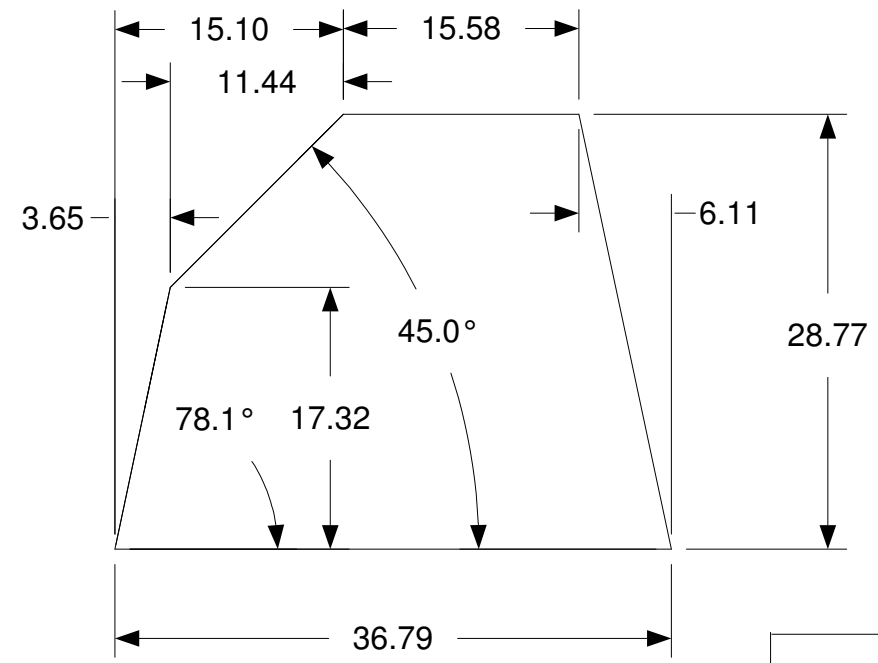

F121AN

Full Range Enclosure

B&C Component Options

12" Neodymium Woofer – 12NDL76 8 ohm

1" High Frequency Driver – DE400 8 ohm

90°x60° 1" Exit Horn – ME20

www.bcspeakers.com

F121A & F121AN

Material 15mm Birch Plywood

8192 Samples in 34.1 s, Frequency Res = 2.9 Hz, Time Res = 349.15 ms (394.54 feet)

- f121c-Z

8192 Samples, Frequency Res = 18.3 Hz