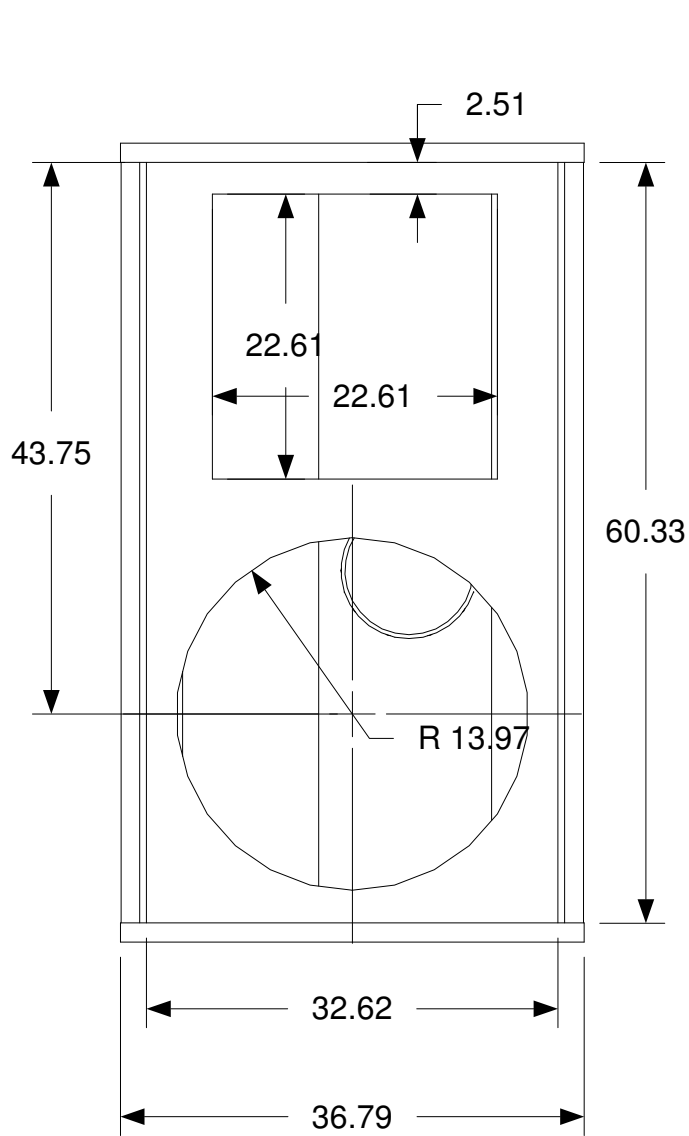

F122A(+N) general dims
Material 15mm Birch Plywood