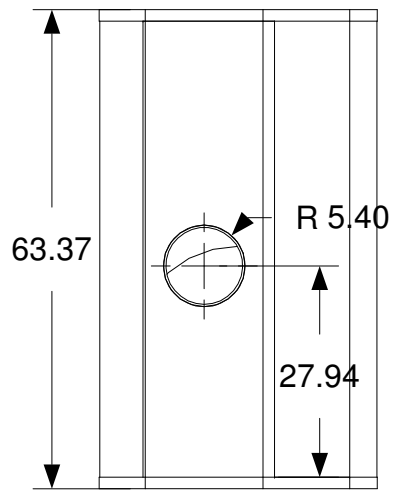

F122A(+N) general dims
Material 15mm Birch Plywood