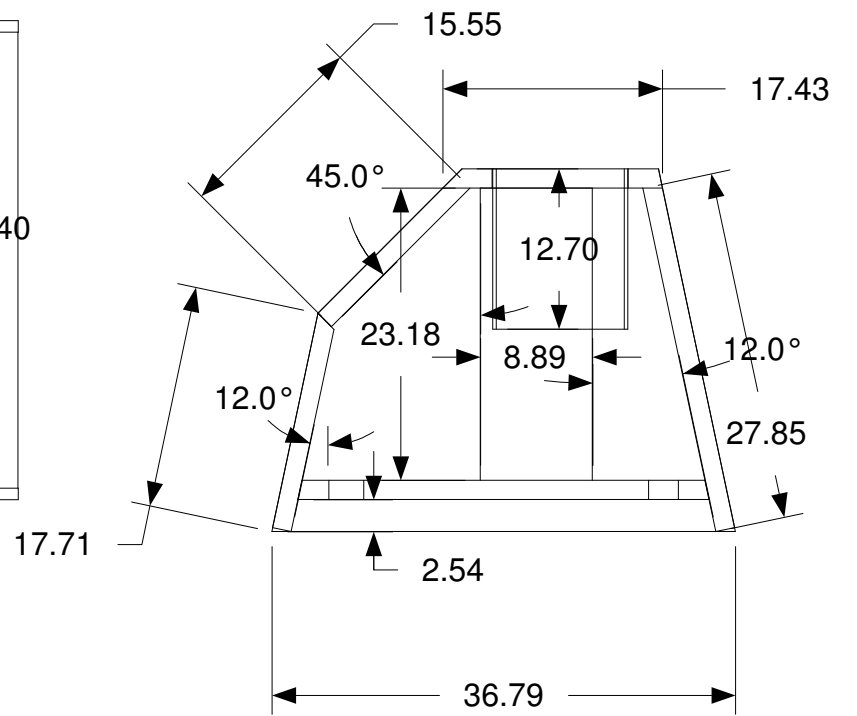

F122A(+N) general dims
Material 15mm Birch Plywood