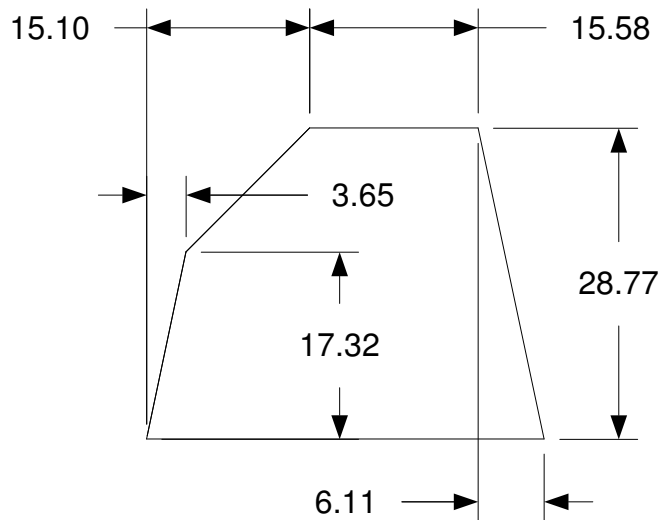

F122A(+N) general dims
Material 15mm Birch Plywood