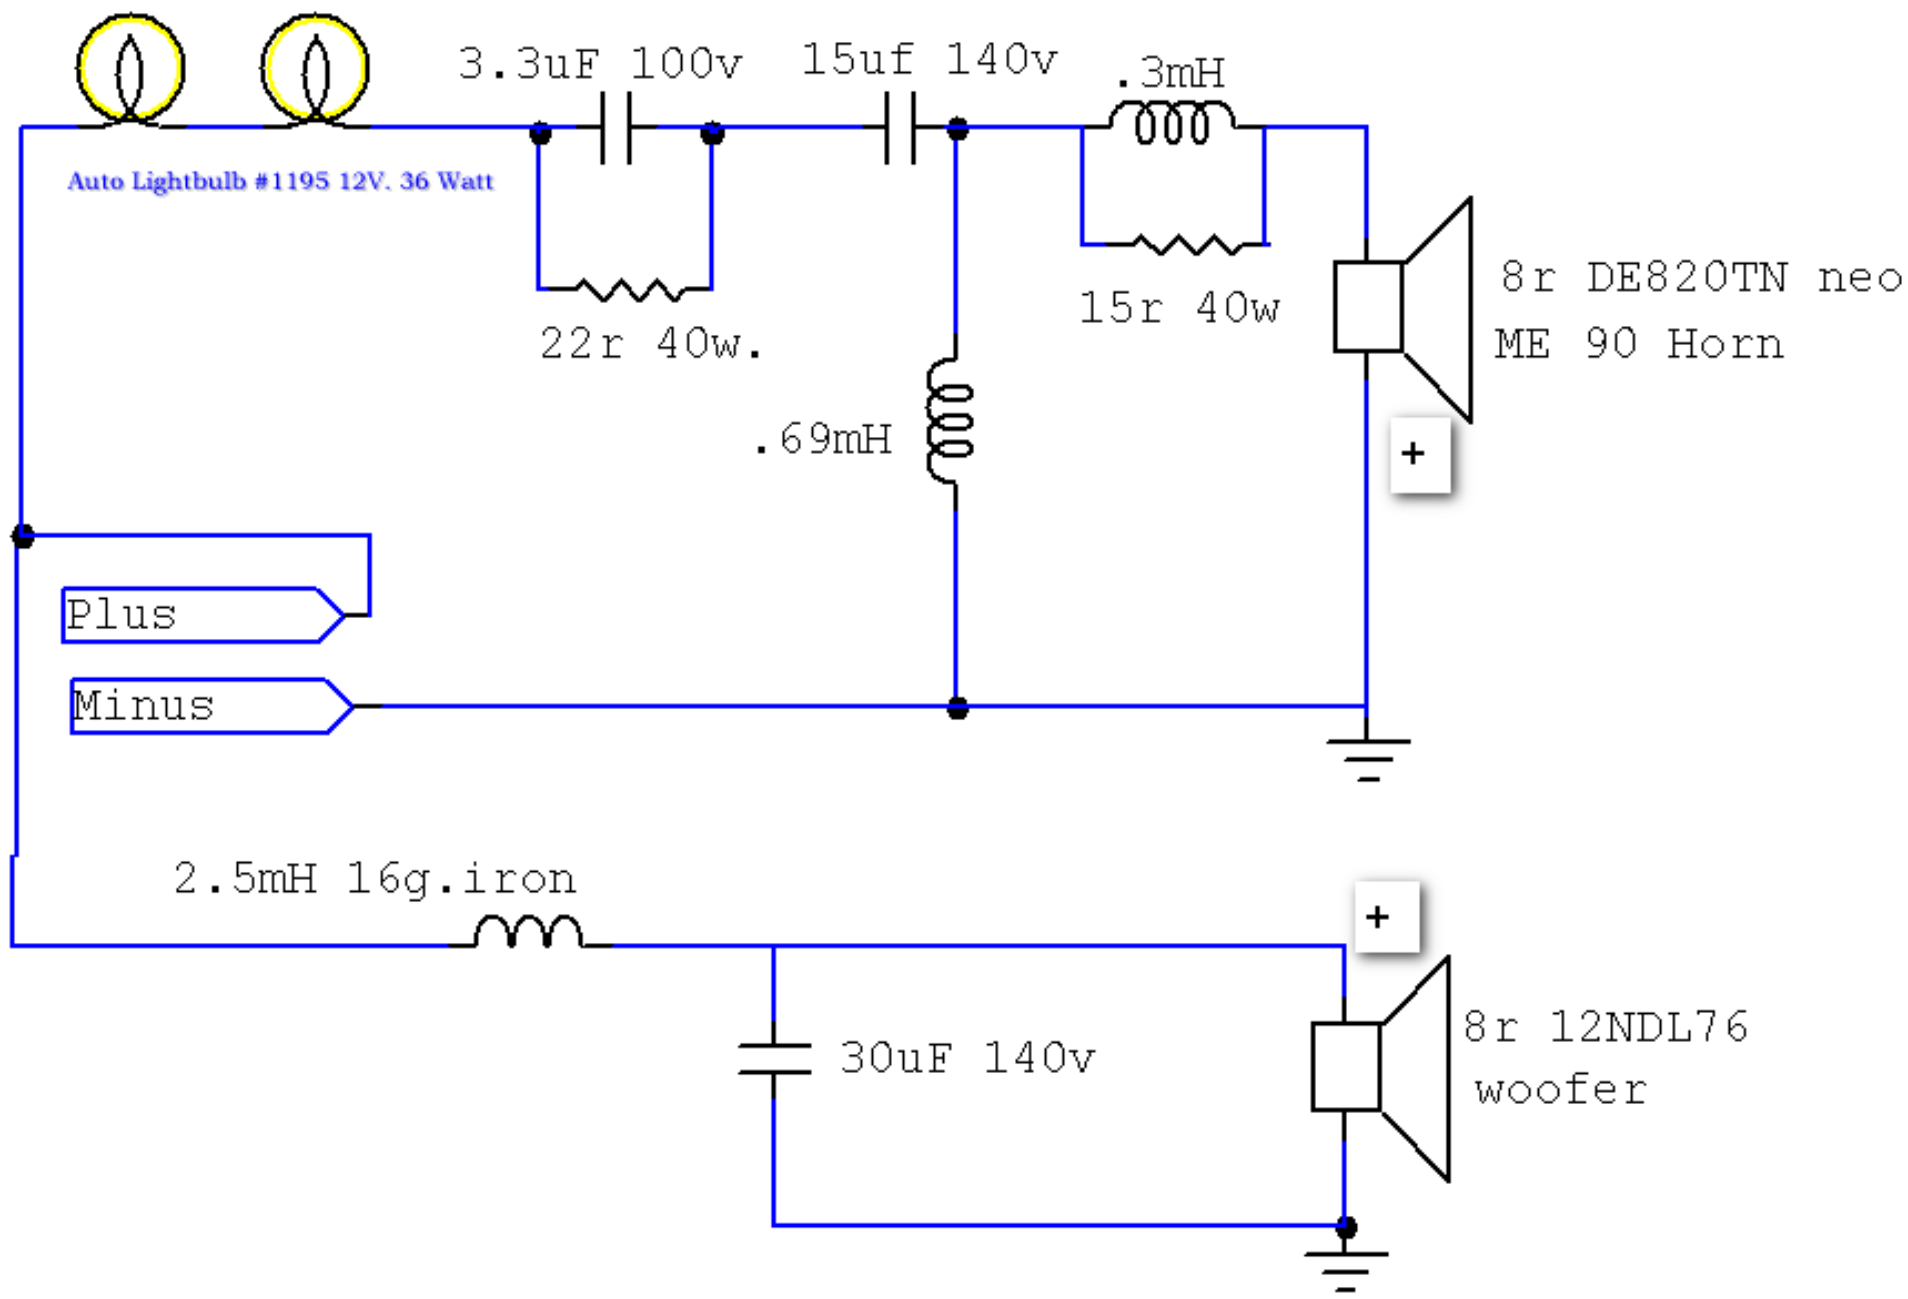

F122AN

Full Range Enclosure

B&C Component Options

12" Neodymium Woofer – 12NW76 8 ohm

1.4" High Frequency Driver – DE820TN 8 ohm

80°x60° 1.4" Horn – ME90

www.bcspeakers.com

F122AN 3D

Material 15mm Birch Plywood

F122AN (NEO)

Z F122a neo may8

Auto Lightbulb #1195 12V. 36 Watt

3.3uF 100v

15uF 140v

.3mH

22r 40w.