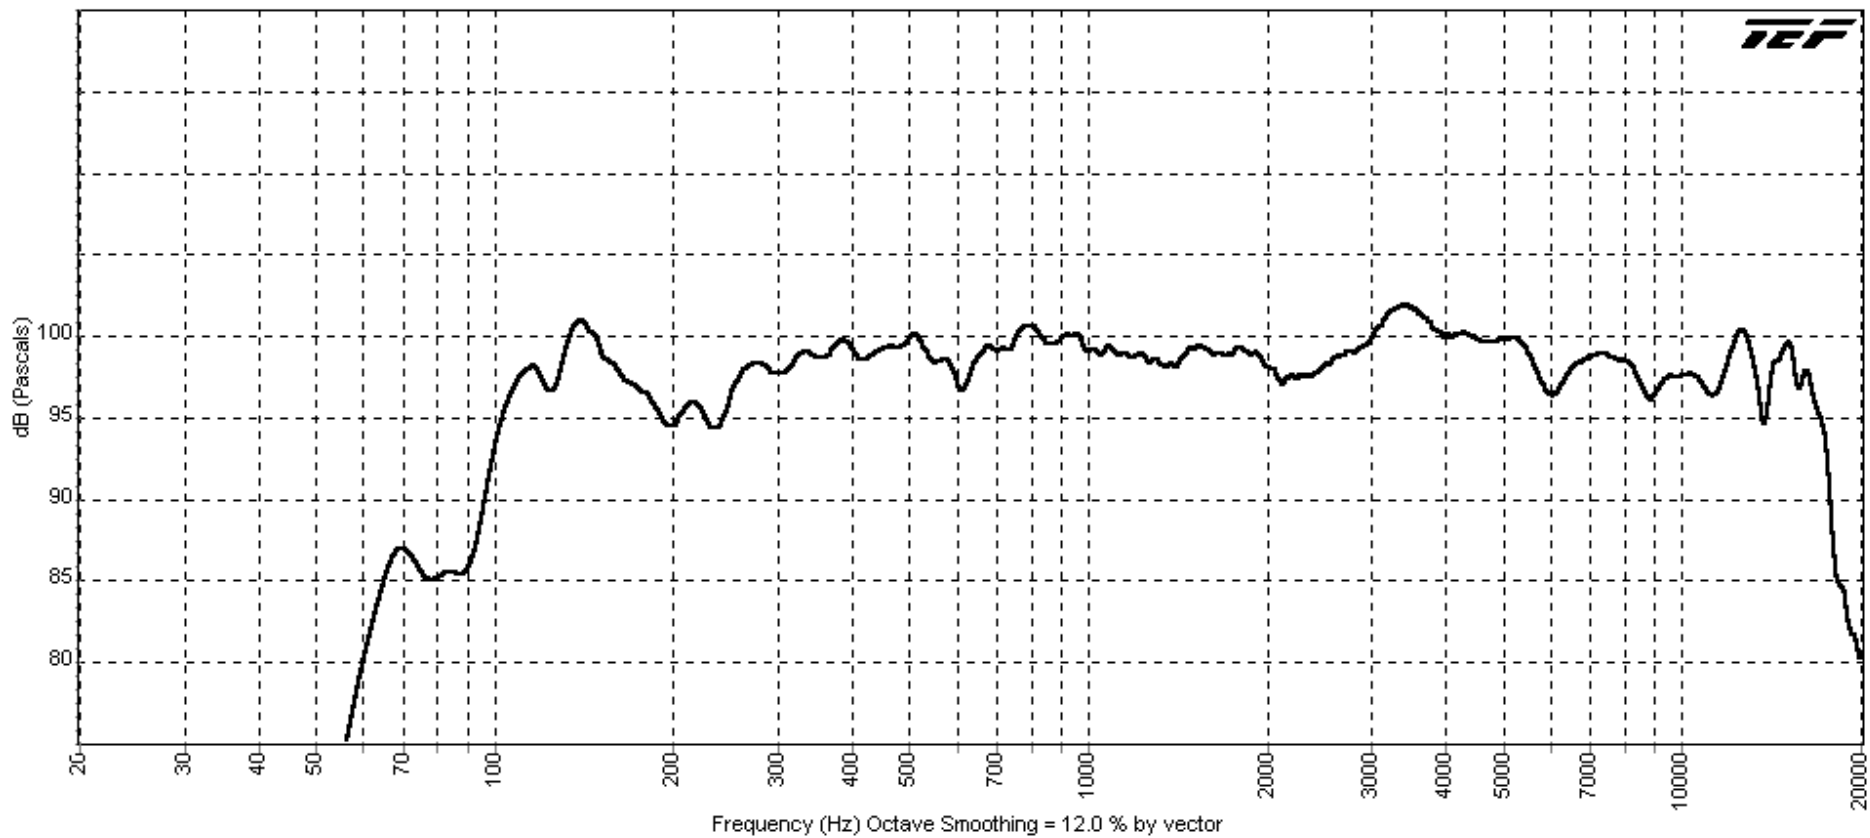

F122AN (NEO)