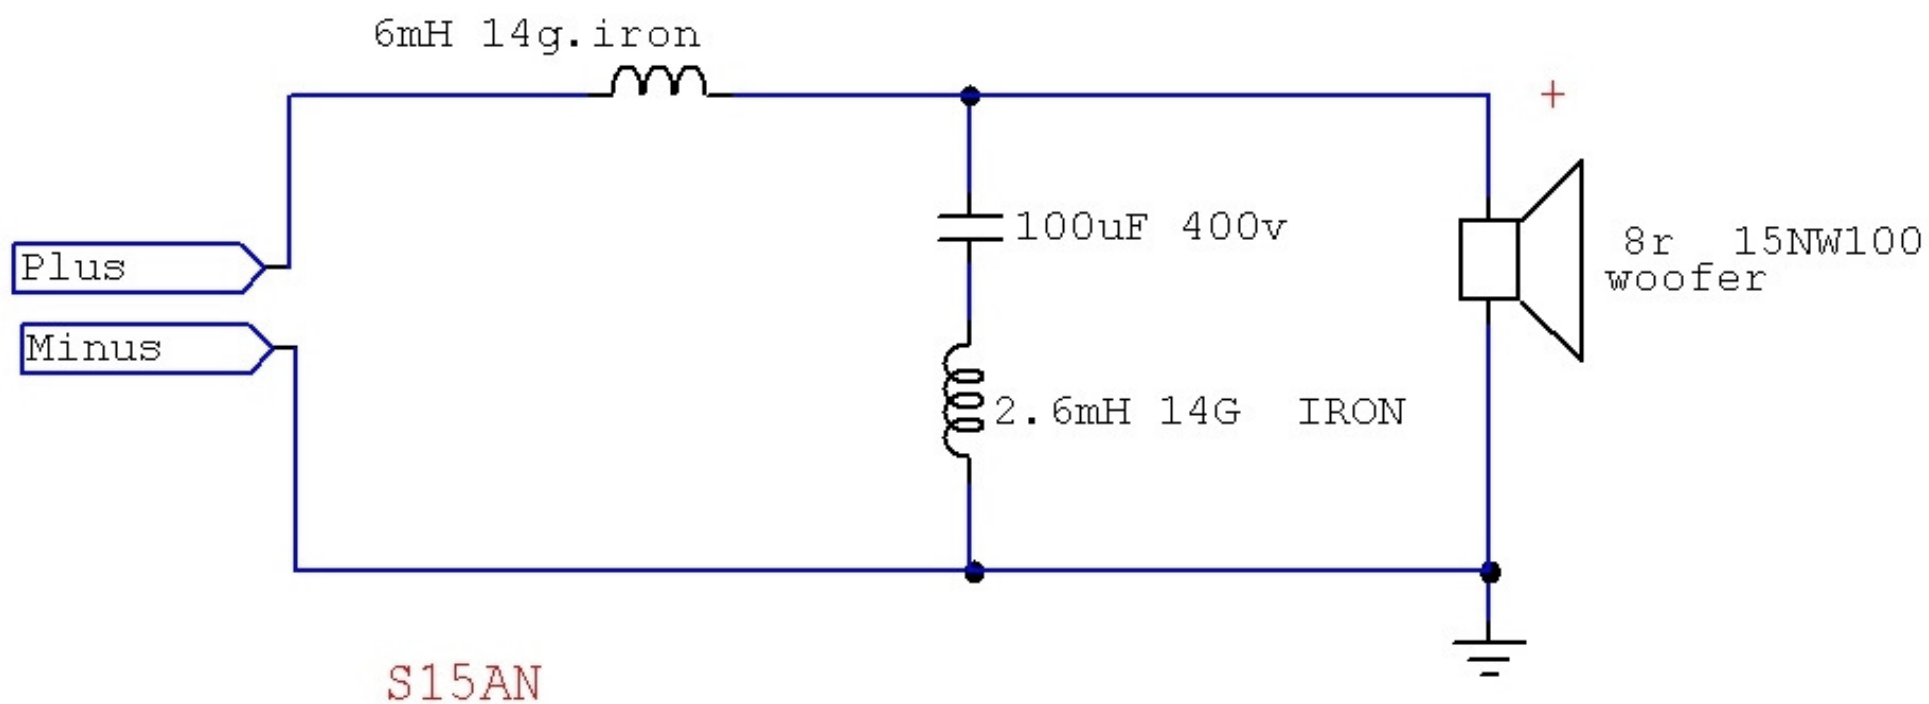

S15AN

Subwoofer

B&C Component Options

15" Neodymium Woofer – 15NW100 8 ohm

www.bcspeakers.com

S15AN

Material 18mm Birch Plywood

With network

No network

8192 Samples, Frequency Res = 12.9 Hz

S15AN
Material 18mm Birch Plywood

S15AN
Material 18mm Birch Plywood