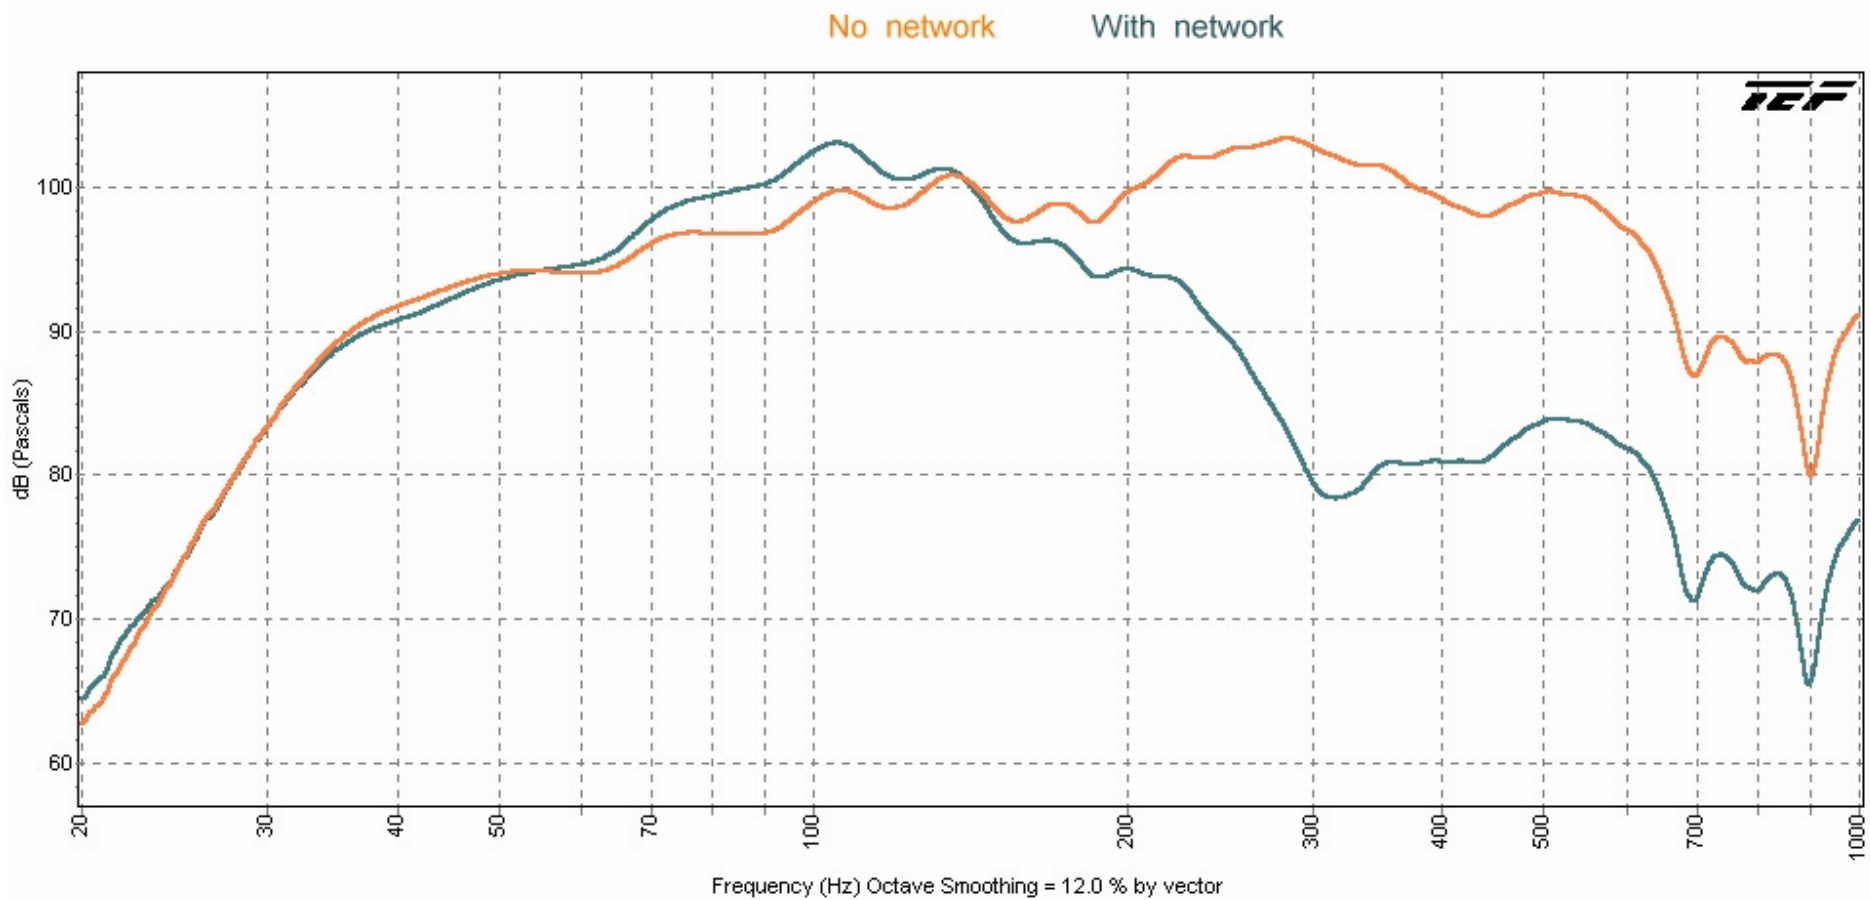

S15AN

Subwoofer

B&C Component Options

15" Neodymium Woofer – 15NW100 8 ohm

www.bcspeakers.com

S15AN

Material 18mm Birch Plywood

With network

No network

8192 Samples, Frequency Res = 12.9 Hz

S15AN
Material 18mm Birch Plywood

S15AN
Material 18mm Birch Plywood