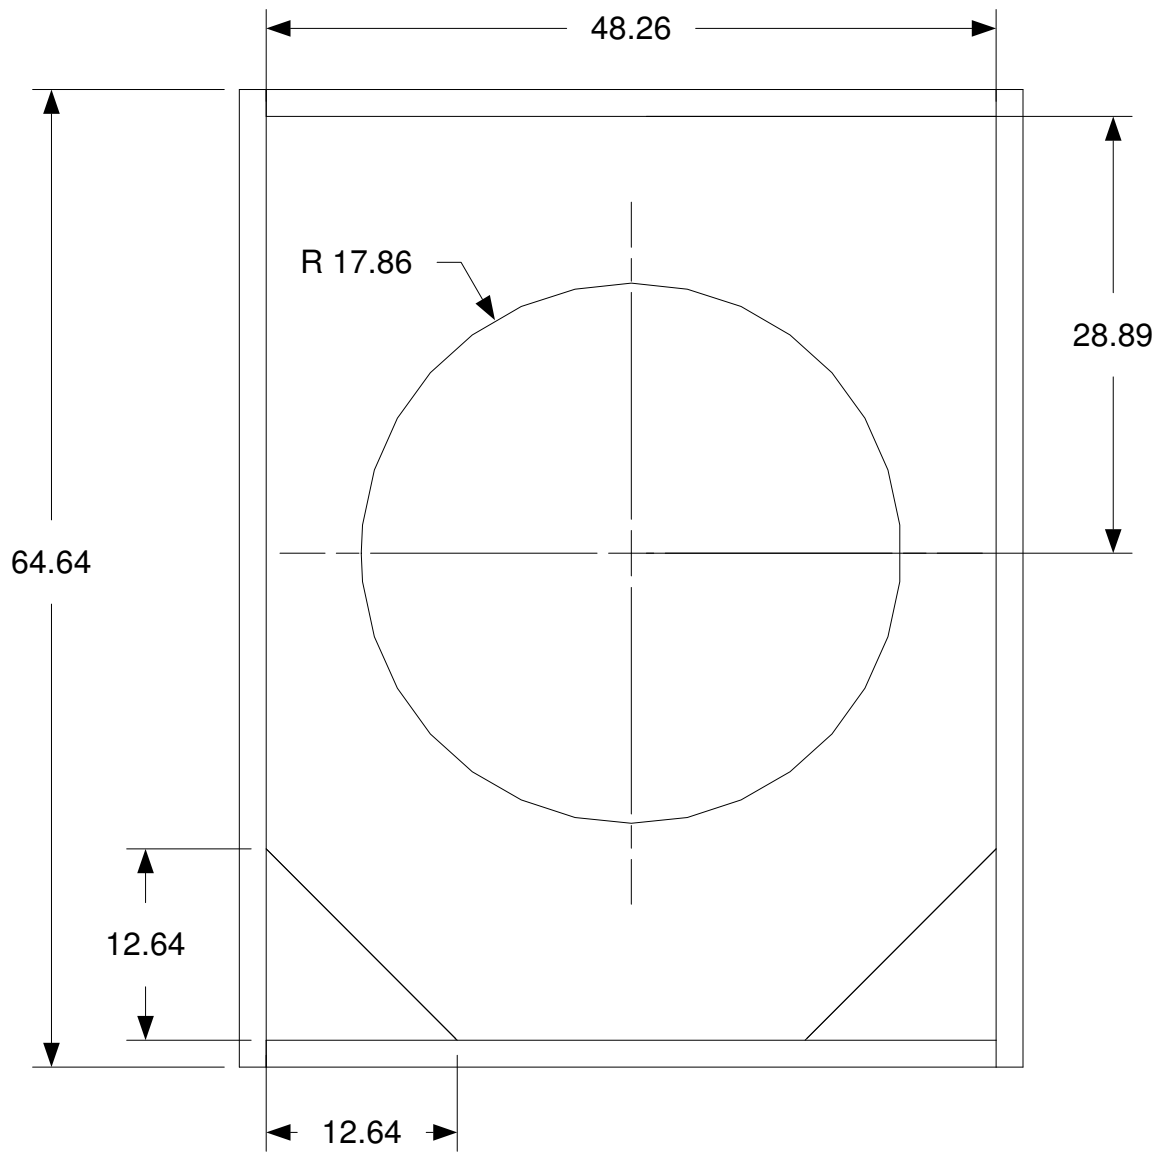

No network

8192 Samples, Frequency Res = 12.9 Hz

S15AN
Material 18mm Birch Plywood

S15AN
Material 18mm Birch Plywood