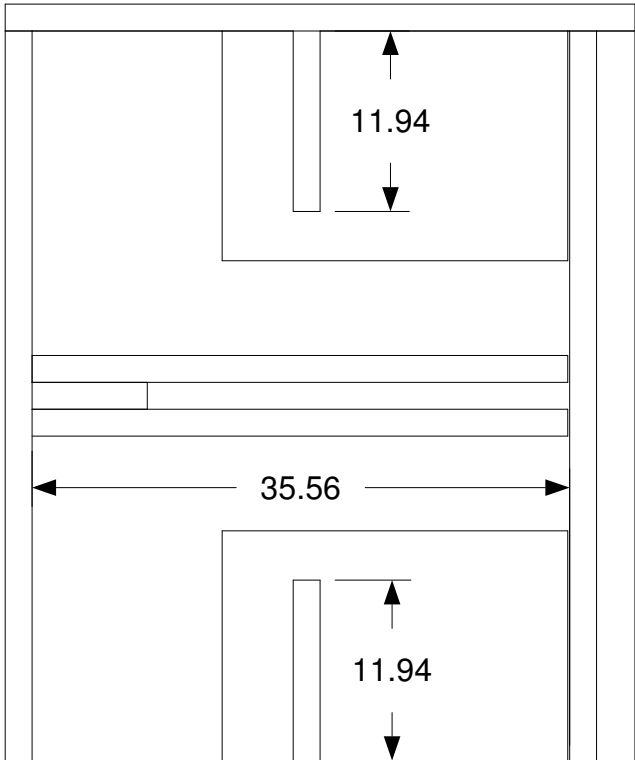

S15AN

Subwoofer

B&C Component Options

15" Neodymium Woofer – 15NW100 8 ohm

www.bcspeakers.com

S15AN

Material 18mm Birch Plywood

With network

No network

8192 Samples, Frequency Res = 12.9 Hz

S15AN
Material 18mm Birch Plywood

S15AN
Material 18mm Birch Plywood