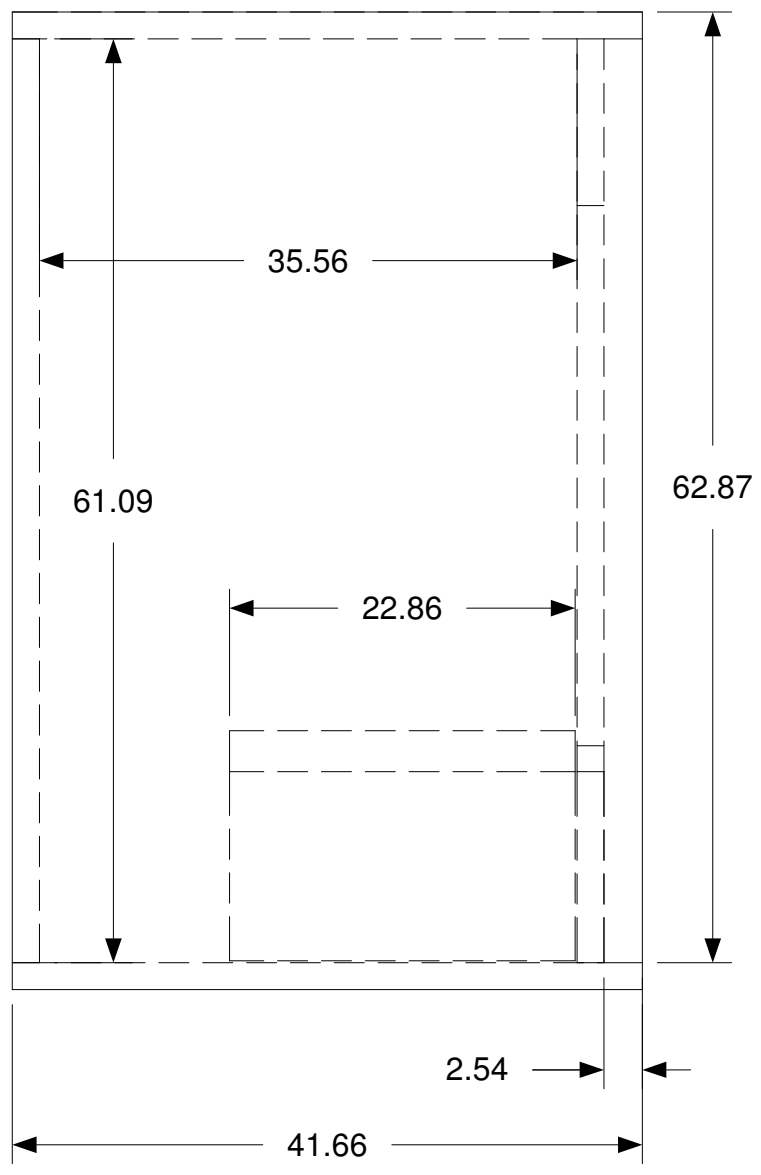

S15AN

Subwoofer

B&C Component Options

15" Neodymium Woofer – 15NW100 8 ohm

www.bcspeakers.com

S15AN

Material 18mm Birch Plywood

With network

No network

8192 Samples, Frequency Res = 12.9 Hz

S15AN
Material 18mm Birch Plywood

S15AN
Material 18mm Birch Plywood