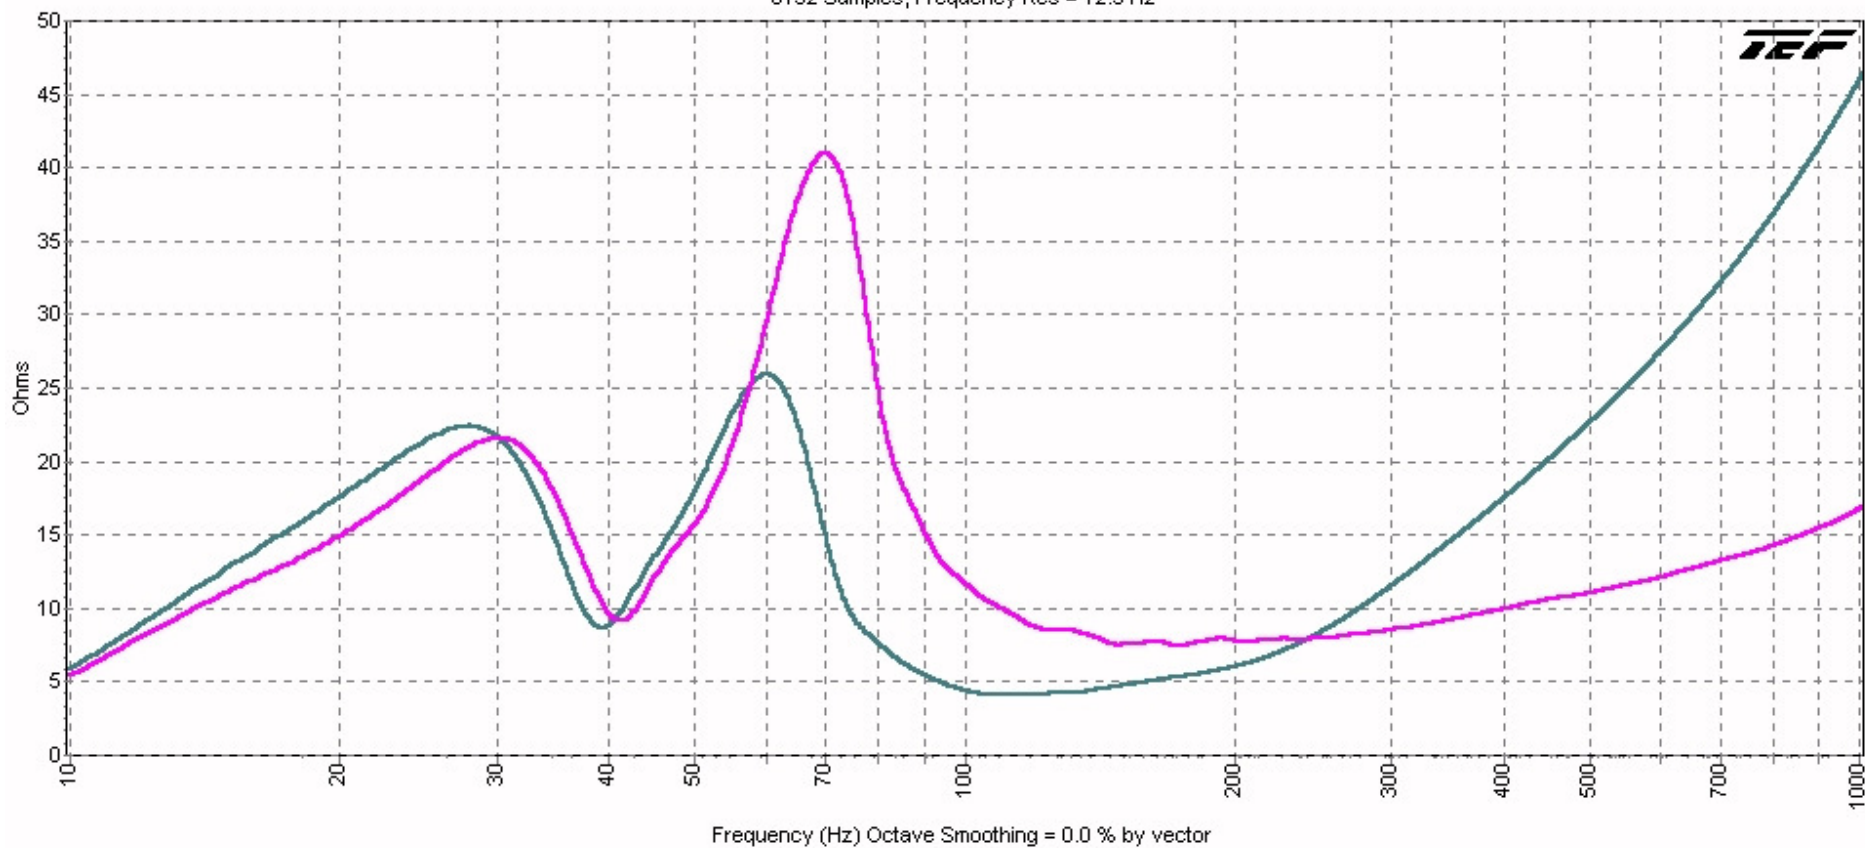

S15AN

Subwoofer

B&C Component Options

15" Neodymium Woofer – 15NW100 8 ohm

www.bcspeakers.com

S15AN

Material 18mm Birch Plywood

With network

No network

8192 Samples, Frequency Res = 12.9 Hz

S15AN
Material 18mm Birch Plywood

S15AN
Material 18mm Birch Plywood