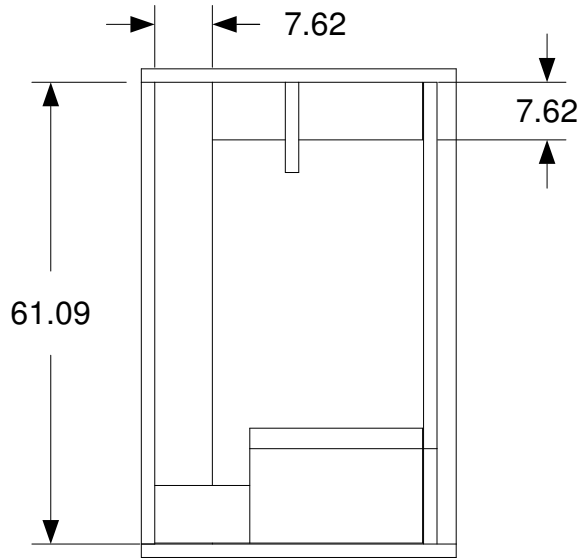

S15AN

Subwoofer

B&C Component Options

15" Neodymium Woofer – 15NW100 8 ohm

www.bcspeakers.com

S15AN

Material 18mm Birch Plywood

With network

No network

8192 Samples, Frequency Res = 12.9 Hz

S15AN
Material 18mm Birch Plywood

S15AN
Material 18mm Birch Plywood