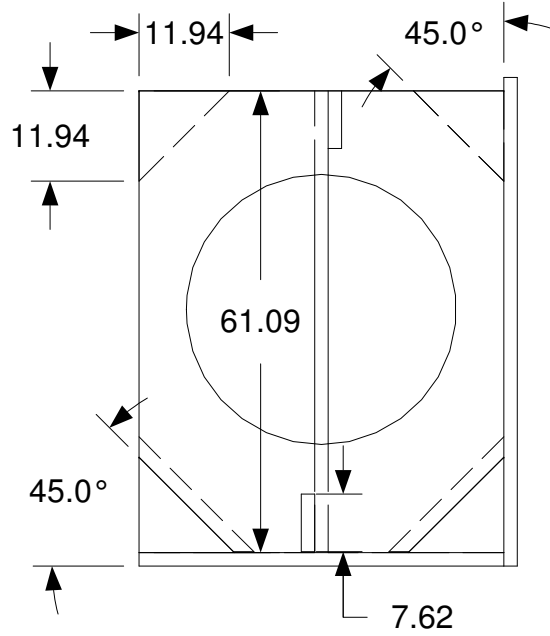

S15AN

Subwoofer

B&C Component Options

15" Neodymium Woofer – 15NW100 8 ohm

www.bcspeakers.com

S15AN

Material 18mm Birch Plywood

With network

No network

8192 Samples, Frequency Res = 12.9 Hz

S15AN
Material 18mm Birch Plywood

S15AN
Material 18mm Birch Plywood