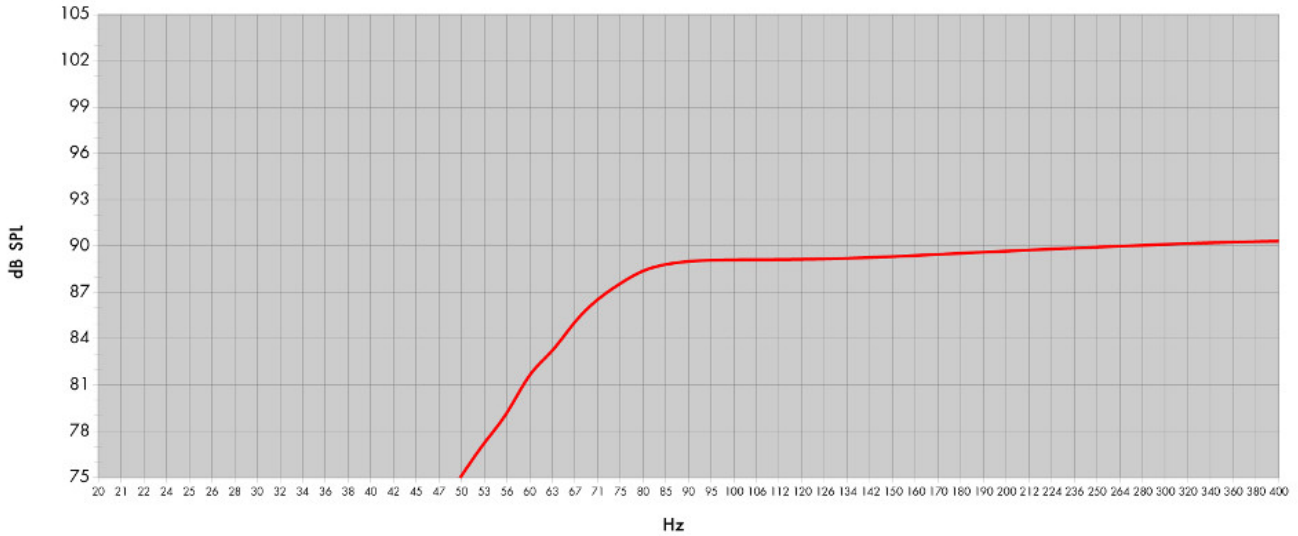

Frequency Response (1W/1m)

Model:	5NDL38	Configuration:	One Driver
Enclosure Type:	Bass Reflex		
Internal Net Volume (Litres):	5	QB:	7
Tuning Frequency (Hz):	75	Port Area (cm²):	15,0
Frequency (-3 dB) (Hz):	75,4	Port Length (cm):	12,3
Frequency (-10 dB) (Hz):	58,4