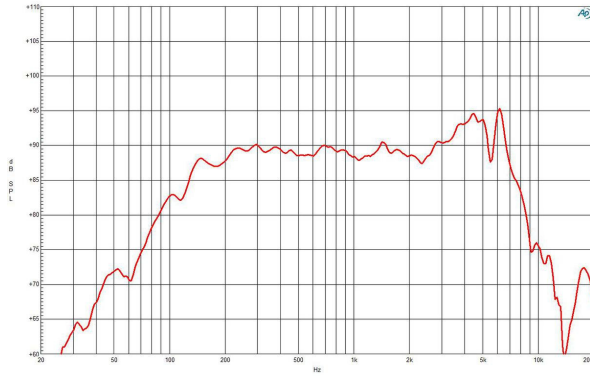

5FG44

16Ω**LF Drivers - 5.0 Inches**

- Capacidad de potencia de programa continuo: 200 W
- Bobina de alambre de cobre: 44 mm (1.7 in)
- Respuesta: 63 - 6000 Hz
- Sensibilidad: 90 dB

5FG44

LF Drivers- 5.0 Inches

SPECIFICATIONS

Nominal Diameter	127 mm (5.0 in)
Nominal Impedance	16 Ω
Minimum Impedance	12.7 Ω
Nominal Power Handling ¹	100 W
Continuous Power Handling ²	200 W
Sensitivity ³	90.0 dB
Frequency Range	70 - 6000 Hz
Voice Coil Diameter	44 mm (1.7 in)
Winding Material	Copper
Former Material	Kapton
Winding Depth	9.0 mm (0.35 in)
Magnetic Gap Depth	6.0 mm (0.25 in)
Flux Density	1.1 T

DESIGN

Surround Shape	Roll
Cone Shape	Exponential
Magnet Material	Ferrite
Spider	Single
Pole Design	T-Pole
Woofer Cone Treatment	WP Waterproof Front Side
Recommended Enclosure	5.0 dm ³ (0.17 ft ³)
Recommended Tuning	70 Hz

PARAMETERS⁴

Resonance Frequency	70 Hz
Re	11.1 Ω
Qes	0.4
Qms	10.5
Qts	0.39
Vas	5.1 dm ³ (0.18 ft ³)
Sd	92.0 cm ² (14.26 in ²)
η_0	0.42 %
Xmax	\pm 3.0 mm
Xvar	\pm 5.0 mm
Mms	12.0 g
Bl	11.6 Txm
Le	0.8 mH
EBP	175 Hz