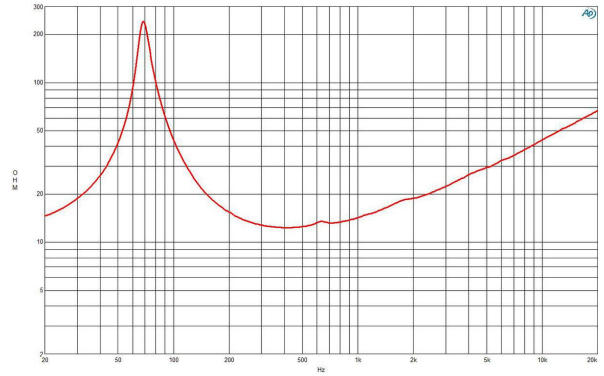

5FG44

16Ω**LF Drivers - 5.0 Inches**

- Capacidad de potencia de programa continuo: 200 W
- Bobina de alambre de cobre: 44 mm (1.7 in)
- Respuesta: 63 - 6000 Hz
- Sensibilidad: 90 dB

5FG44

LF Drivers- 5.0 Inches

SPECIFICATIONS

Nominal Diameter	127 mm (5.0 in)
Nominal Impedance	16 Ω
Minimum Impedance	12.7 Ω
Nominal Power Handling ¹	100 W
Continuous Power Handling ²	200 W
Sensitivity ³	90.0 dB
Frequency Range	70 - 6000 Hz
Voice Coil Diameter	44 mm (1.7 in)
Winding Material	Copper
Former Material	Kapton
Winding Depth	9.0 mm (0.35 in)
Magnetic Gap Depth	6.0 mm (0.25 in)
Flux Density	1.1 T

DESIGN

Surround Shape	Roll
Cone Shape	Exponential
Magnet Material	Ferrite
Spider	Single
Pole Design	T-Pole
Woofer Cone Treatment	WP Waterproof Front Side
Recommended Enclosure	5.0 dm ³ (0.17 ft ³)
Recommended Tuning	70 Hz

PARAMETERS⁴

Resonance Frequency	70 Hz
Re	11.1 Ω
Qes	0.4
Qms	10.5
Qts	0.39
Vas	5.1 dm ³ (0.18 ft ³)
Sd	92.0 cm ² (14.26 in ²)
η_0	0.42 %
Xmax	\pm 3.0 mm
Xvar	\pm 5.0 mm
Mms	12.0 g
Bl	11.6 Txm
Le	0.8 mH
EBP	175 Hz