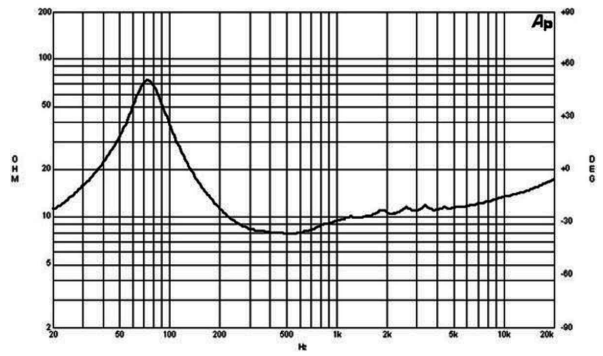

8NW51

LF Drivers- 8.0 Inches

SPECIFICATIONS

Nominal Diameter	200 mm (8.0 in)
Nominal Impedance	8 Ω
Minimum Impedance	7.7 Ω
Nominal Power Handling¹	200 W
Continuous Power Handling²	400 W
Sensitivity³	96.5 dB
Frequency Range	70 - 3000 Hz
Voice Coil Diameter	51 mm (2.0 in)
Winding Material	Copper
Former Material	Glass Fibre
Winding Depth	19.0 mm (0.73 in)
Magnetic Gap Depth	10.0 mm (0.4 in)
Flux Density	1.3 T

DESIGN

Surround Shape	Double Roll
Cone Shape	Exponential
Magnet Material	Neodymium Ring
Spider	Single
Pole Design	T-Pole
Woofer Cone Treatment	TWP Waterproof Both Sides

PARAMETERS⁴

Resonance Frequency	74 Hz
R_e	5.2 Ω
Q_{es}	0.19
Q_{ms}	2.7
Q_{ts}	0.17
V_{as}	11.0 dm³ (0.4 ft³)
S_d	220.0 cm² (34.1 in²)
η_o	2.4 %
X_{max}	$\pm$ 6.0 mm
X_{var}	$\pm$ 6.0 mm
M_{ms}	28.0 g
Bl	18.9 T$\cdot$m
L_e	0.4 mH
EBP	389 Hz

MOUNTING AND SHIPPING INFO

Overall Diameter	225 mm (8.8 in)
Bolt Circle Diameter	210 mm (8.3 in)
Baffle Cutout Diameter	187.0 mm (7.4 in)
Depth	100 mm (4.0 in)
Flange and Gasket Thickness	11 mm (0.4 in)
Air Volume Occupied by Horn	1.1 dm³ (0.04 ft³)
Net Weight	3.0 kg (6.6 lb)
Shipping Units	1
Shipping Weight	3.45 kg (7.61 lb)
Shipping Box	255x255x150 mm (10.04x10.04x5.91 in)

SERVICE KIT

Recone kit	RCK008NW518

1. 2 hours test made with continuous pink noise signal within the range Fs-10Fs. Power calculated on rated minimum impedance. Loudspeaker in free air.
2. Power on Continuous Program is defined as 3 dB greater than the Nominal rating.
3. Applied RMS Voltage is set to 2.83 V for 8 ohms Nominal Impedance.
4. Thiele-Small parameters are measured after a high level 20 Hz sine wave preconditioning test.

B&C Speakers s.p.a.

Via Poggiomoro, 1 - Loc. Vallina, 50012 Bagno a Ripoli (FI) - ITALY - Tel. +39 055 65721 - Fax +39 055 6572312 - mail@bcspeakers.com