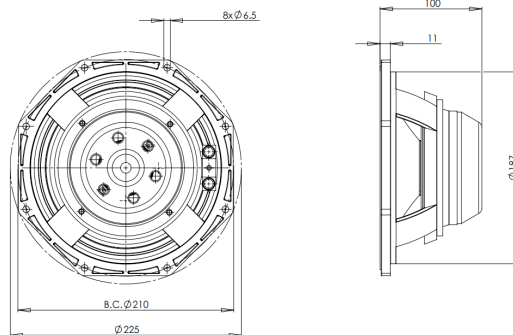

8NW51

8Ω

LF Drivers - 8.0 Inches