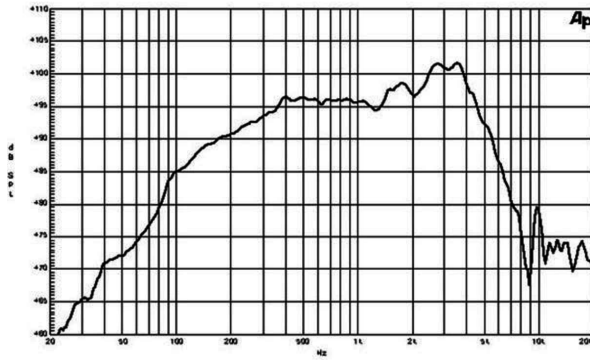

8NW51

LF Drivers- 8.0 Inches

SPECIFICATIONS

Nominal Diameter	200 mm (8.0 in)
Nominal Impedance	8 Ω
Minimum Impedance	7.7 Ω
Nominal Power Handling¹	200 W
Continuous Power Handling²	400 W
Sensitivity³	96.5 dB
Frequency Range	70 - 3000 Hz
Voice Coil Diameter	51 mm (2.0 in)
Winding Material	Copper
Former Material	Glass Fibre
Winding Depth	19.0 mm (0.73 in)
Magnetic Gap Depth	10.0 mm (0.4 in)
Flux Density	1.3 T

DESIGN

Surround Shape	Double Roll
Cone Shape	Exponential
Magnet Material	Neodymium Ring
Spider	Single
Pole Design	T-Pole
Woofer Cone Treatment	TWP Waterproof Both Sides

PARAMETERS⁴

Resonance Frequency	74 Hz
R_e	5.2 Ω
Q_{es}	0.19
Q_{ms}	2.7
Q_{ts}	0.17
V_{as}	11.0 dm³ (0.4 ft³)
S_d	220.0 cm² (34.1 in²)
η_o	2.4 %
X_{max}	$\pm$ 6.0 mm
X_{var}	$\pm$ 6.0 mm
M_{ms}	28.0 g
Bl	18.9 T$\cdot$m
L_e	0.4 mH
EBP	389 Hz

MOUNTING AND SHIPPING INFO

Overall Diameter	225 mm (8.8 in)
Bolt Circle Diameter	210 mm (8.3 in)
Baffle Cutout Diameter	187.0 mm (7.4 in)
Depth	100 mm (4.0 in)
Flange and Gasket Thickness	11 mm (0.4 in)
Air Volume Occupied by Horn	1.1 dm³ (0.04 ft³)
Net Weight	3.0 kg (6.6 lb)
Shipping Units	1
Shipping Weight	3.45 kg (7.61 lb)
Shipping Box	255x255x150 mm (10.04x10.04x5.91 in)

SERVICE KIT

Recone kit	RCK008NW518

1. 2 hours test made with continuous pink noise signal within the range Fs-10Fs. Power calculated on rated minimum impedance. Loudspeaker in free air.
2. Power on Continuous Program is defined as 3 dB greater than the Nominal rating.
3. Applied RMS Voltage is set to 2.83 V for 8 ohms Nominal Impedance.
4. Thiele-Small parameters are measured after a high level 20 Hz sine wave preconditioning test.

B&C Speakers s.p.a.

Via Poggiomoro, 1 - Loc. Vallina, 50012 Bagno a Ripoli (FI) - ITALY - Tel. +39 055 65721 - Fax +39 055 6572312 - mail@bcspeakers.com