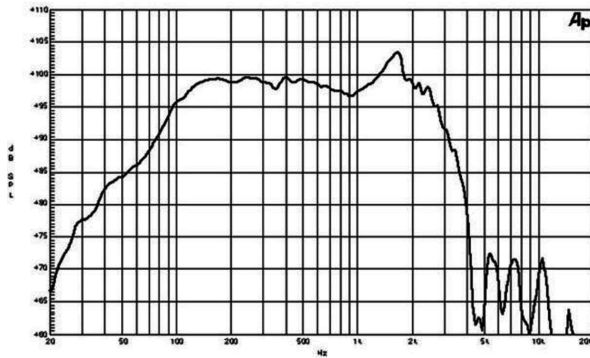

18PS76

8Ω**LF Drivers** - 18.0 Inches

- 1200 W continuous program power capacity
- 76 mm (3 in) copper voice coil
- 40 - 2000 Hz response
- 99 dB sensitivity
- Double silicone spider with optimized compliance

18PS76

LF Drivers- 18.0 Inches

SPECIFICATIONS

Nominal Diameter	460 mm (18.0 in)
Nominal Impedance	8 Ω
Minimum Impedance	6.5 Ω
Nominal Power Handling ¹	600 W
Continuous Power Handling ²	1200 W
Sensitivity (1W/1m) ³	99.0 dB
Frequency Range	40 - 2000 Hz
Voice Coil Diameter	76 mm (3.0 in)
Winding Material	Copper
Former Material	Glass Fibre
Winding Depth	24.0 mm (0.92 in)
Magnetic Gap Depth	11.0 mm (0.4 in)
Flux Density	1.25 T

PARAMETERS⁴

Resonance Frequency	39 Hz
Re	5.0 Ω
Qes	0.29
Qms	6.1
Qts	0.27
Vas	207.0 dm ³ (7.2 ft ³)
Sd	1210.0 cm ² (187.6 in ²)
η_0	4.0 %
Xmax	\pm 7.0 mm
Xvar	\pm 8.0 mm
Mms	149.0 g
Bl	25.8 Txm
Le	1.9 mH
EBP	134 Hz

SERVICE KIT

Recone kit	RCK18PS768
------------	------------

- 2 hours test made with continuous pink noise signal within the range Fs-10Fs. Power calculated on rated minimum impedance. Loudspeaker in free air.
- Power on Continuous Program is defined as 3 dB greater than the Nominal rating.
- Applied RMS Voltage is set to 2.83 V for 8 ohms Nominal Impedance.
- Thiele-Small parameters are measured after a high level 20 Hz sine wave preconditioning test.