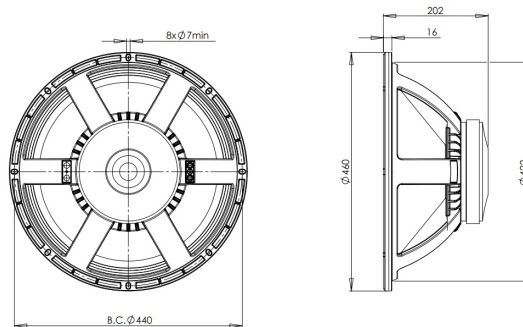

18PS76

8Ω**LF Drivers** - 18.0 Inches

- 1200 W continuous program power capacity
- 76 mm (3 in) copper voice coil
- 40 - 2000 Hz response
- 99 dB sensitivity
- Double silicone spider with optimized compliance

18PS76

LF Drivers- 18.0 Inches

SPECIFICATIONS

Nominal Diameter	460 mm (18.0 in)
Nominal Impedance	8 Ω
Minimum Impedance	6.5 Ω
Nominal Power Handling ¹	600 W
Continuous Power Handling ²	1200 W
Sensitivity (1W/1m) ³	99.0 dB
Frequency Range	40 - 2000 Hz
Voice Coil Diameter	76 mm (3.0 in)
Winding Material	Copper
Former Material	Glass Fibre
Winding Depth	24.0 mm (0.92 in)
Magnetic Gap Depth	11.0 mm (0.4 in)
Flux Density	1.25 T

DESIGN

Surround Shape	Triple Roll
Cone Shape	Exponential
Magnet Material	Ferrite
Spider	Double Silicone
Pole Design	Straight Pole
Woofer Cone Treatment	TWP Waterproof Both Sides
Recommended Enclosure	150.0 dm ³ (5.3 ft ³)
Recommended Tuning	45 Hz

MOUNTING AND SHIPPING INFO

Overall Diameter	460 mm (18.0 in)
Bolt Circle Diameter	440 mm (17.3 in)
Baffle Cutout Diameter	422.0 mm (16.6 in)
Depth	202 mm (7.95 in)
Flange and Gasket Thickness	16 mm (0.62 in)
Air Volume Occupied by Driver	9.0 dm ³ (0.32 ft ³)
Net Weight	10.7 kg (23.5 lb)
Shipping Units	1
Shipping Weight	12.4 kg (27.34 lb)
Shipping Box	500x495x275 mm (19.69x19.49x10.83 in)