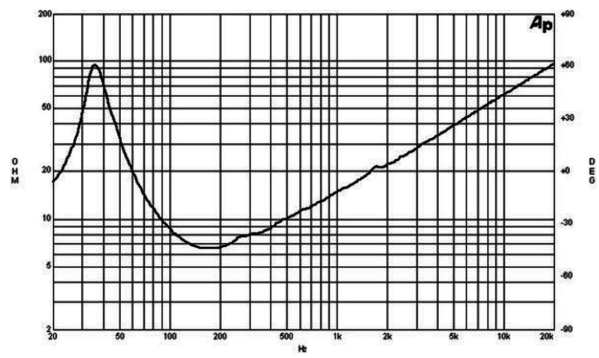

18PS76

8Ω**LF Drivers** - 18.0 Inches

- 1200 W continuous program power capacity
- 76 mm (3 in) copper voice coil
- 40 - 2000 Hz response
- 99 dB sensitivity
- Double silicone spider with optimized compliance

18PS76

LF Drivers- 18.0 Inches

SPECIFICATIONS

Nominal Diameter	460 mm (18.0 in)
Nominal Impedance	8 Ω
Minimum Impedance	6.5 Ω
Nominal Power Handling ¹	600 W
Continuous Power Handling ²	1200 W
Sensitivity (1W/1m) ³	99.0 dB
Frequency Range	40 - 2000 Hz
Voice Coil Diameter	76 mm (3.0 in)
Winding Material	Copper
Former Material	Glass Fibre
Winding Depth	24.0 mm (0.92 in)
Magnetic Gap Depth	11.0 mm (0.4 in)
Flux Density	1.25 T

PARAMETERS⁴

Resonance Frequency	39 Hz
Re	5.0 Ω
Qes	0.29
Qms	6.1
Qts	0.27
Vas	207.0 dm ³ (7.2 ft ³)
Sd	1210.0 cm ² (187.6 in ²)
η_0	4.0 %
Xmax	\pm 7.0 mm
Xvar	\pm 8.0 mm
Mms	149.0 g
Bl	25.8 Txm
Le	1.9 mH
EBP	134 Hz